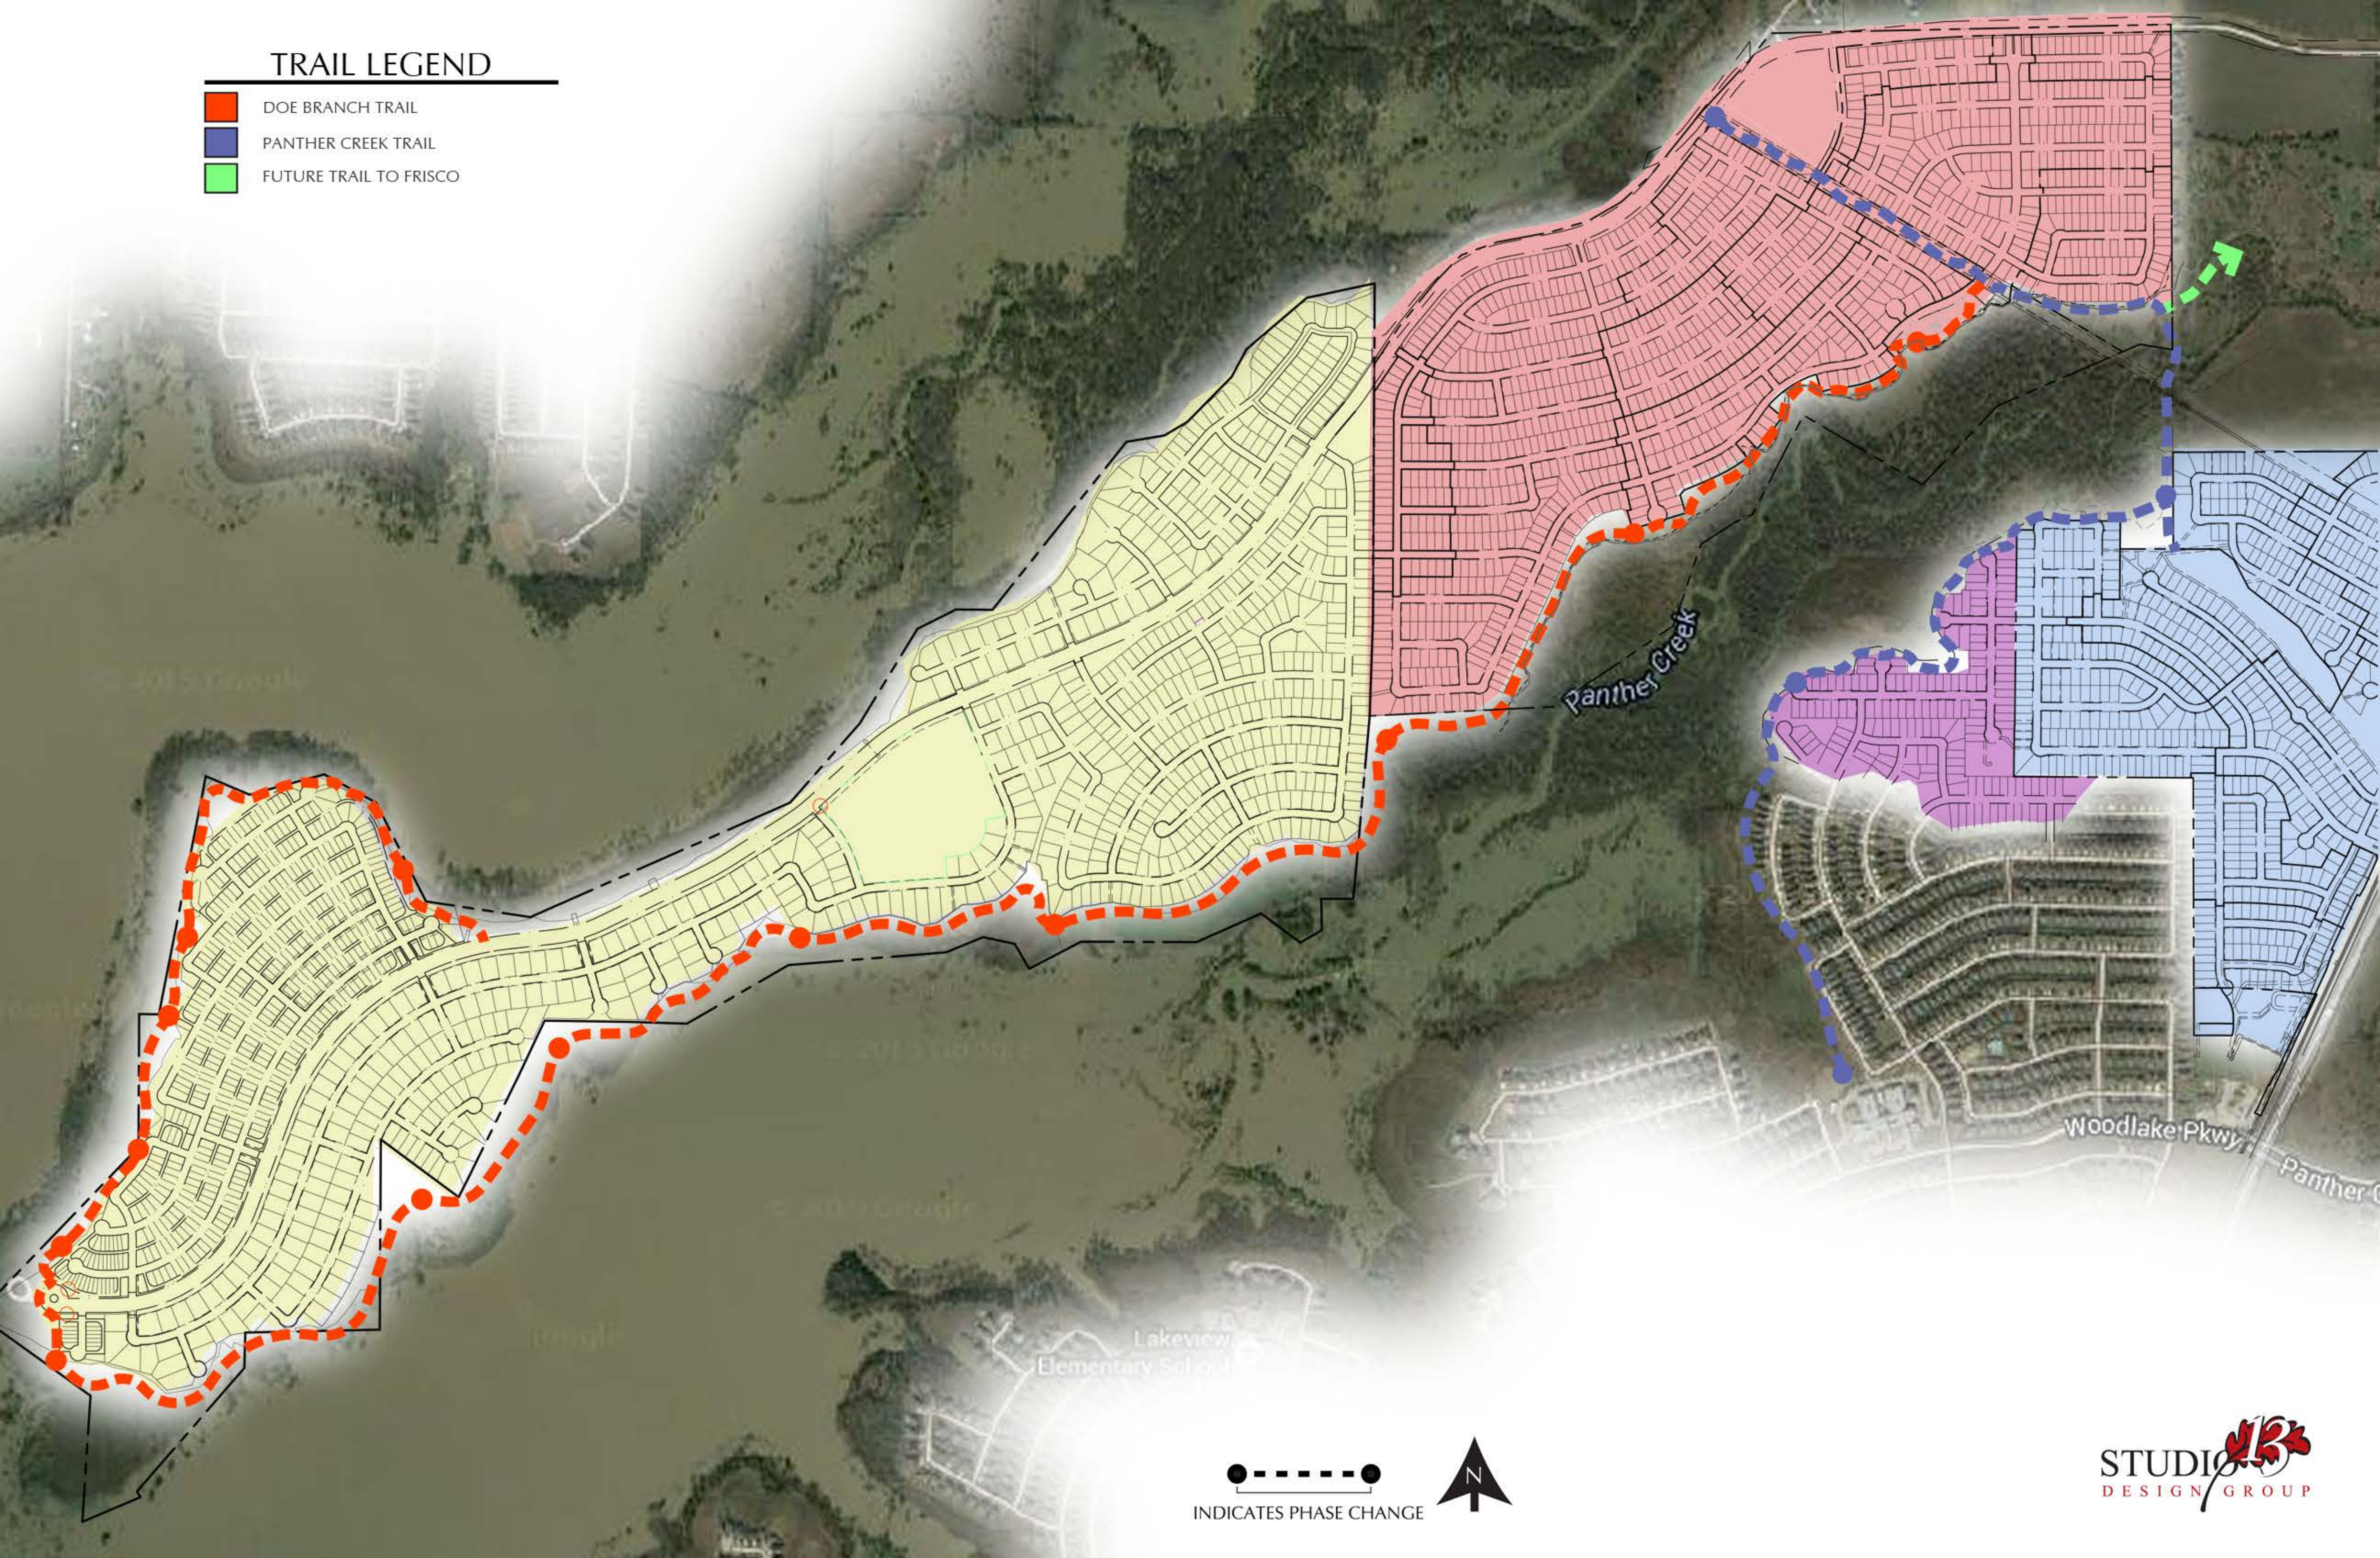

# TRAIL LEGEND

-  DOE BRANCH TRAIL
-  PANTHER CREEK TRAIL
-  FUTURE TRAIL TO FRISCO

  
INDICATES PHASE CHANGE